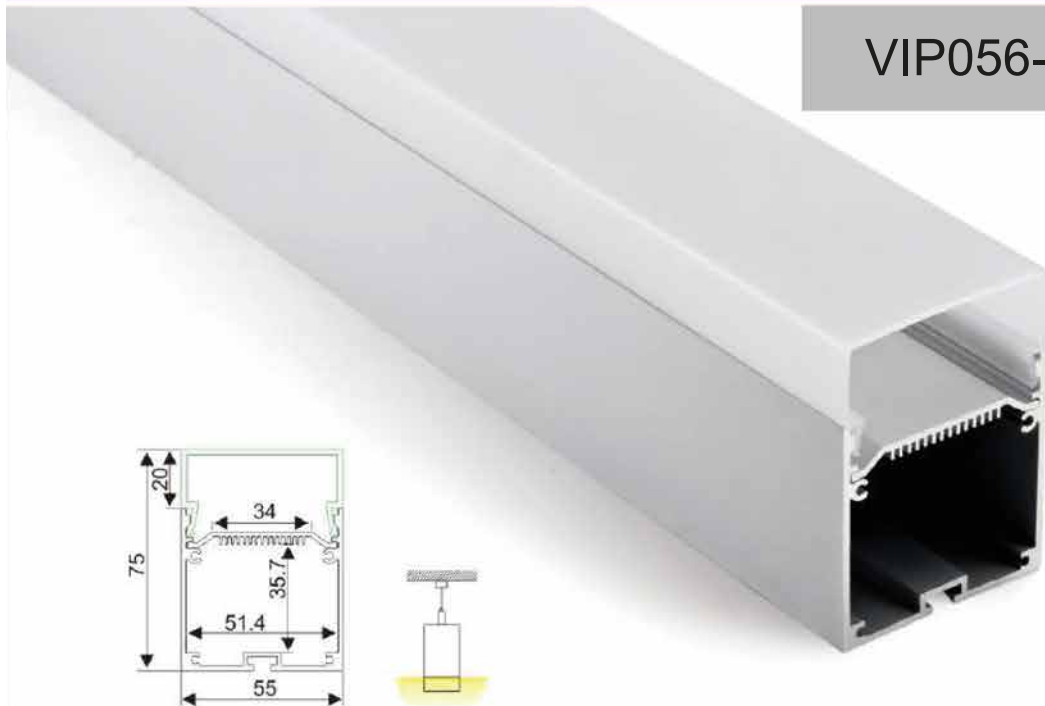

VIP056

Profilé aluminium

Couvercle PC lumière opaque

Embout non percé

Ruban LED : 5730LED  
60LEDs/M. 30W/M

Driver LED

VIP056-D

Profilé aluminium

Couvercle PC lumière opaque

Embout non percé

Fil de suspension (2m)

Ruban LED : 5730LED  
60LEDs/M. 30W/M

Driver LED

VIP058

Profilé aluminium

Couvercle PC lumière opaque