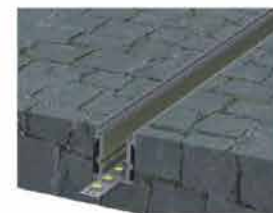

VIP034

Embout percé  
Embout non percé

Profilé aluminium

Couvercle PC lumière diffuse

Ruban LED : 5050LED  
60LEDs/M. 14.4W/M

Driver LED