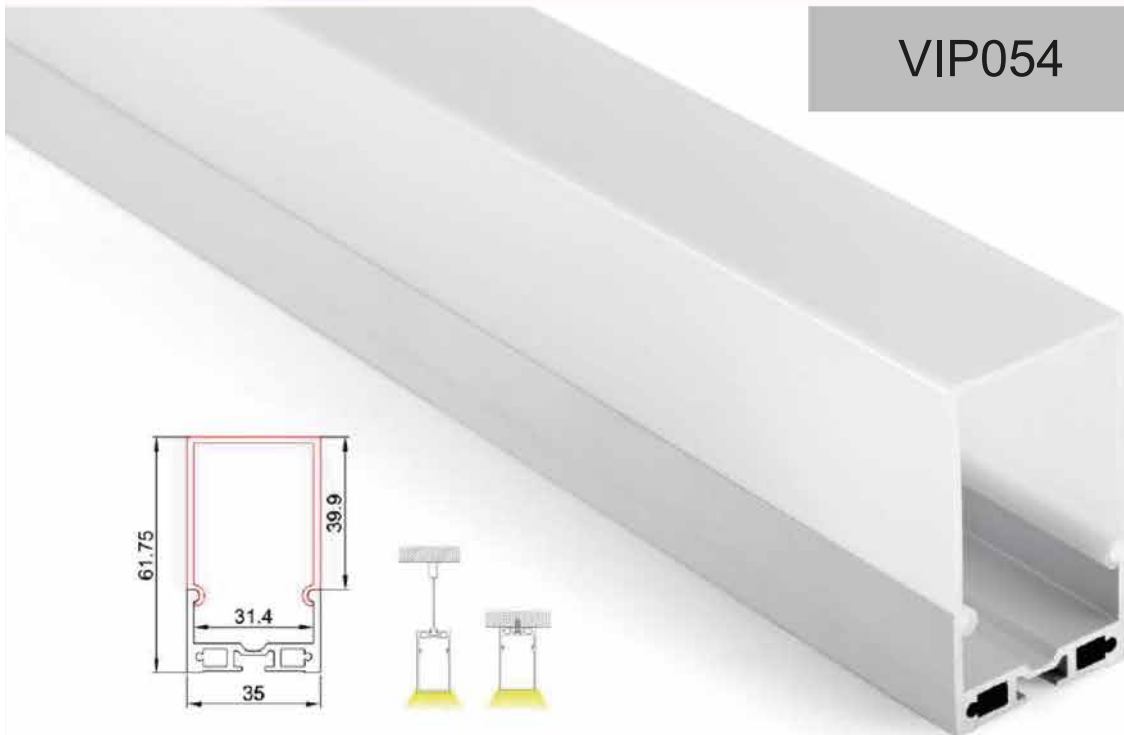

VIP054

Embout percé
Embout non percé