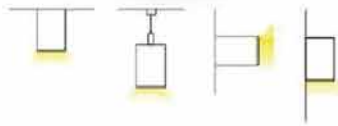

VIP067

Profilé aluminium