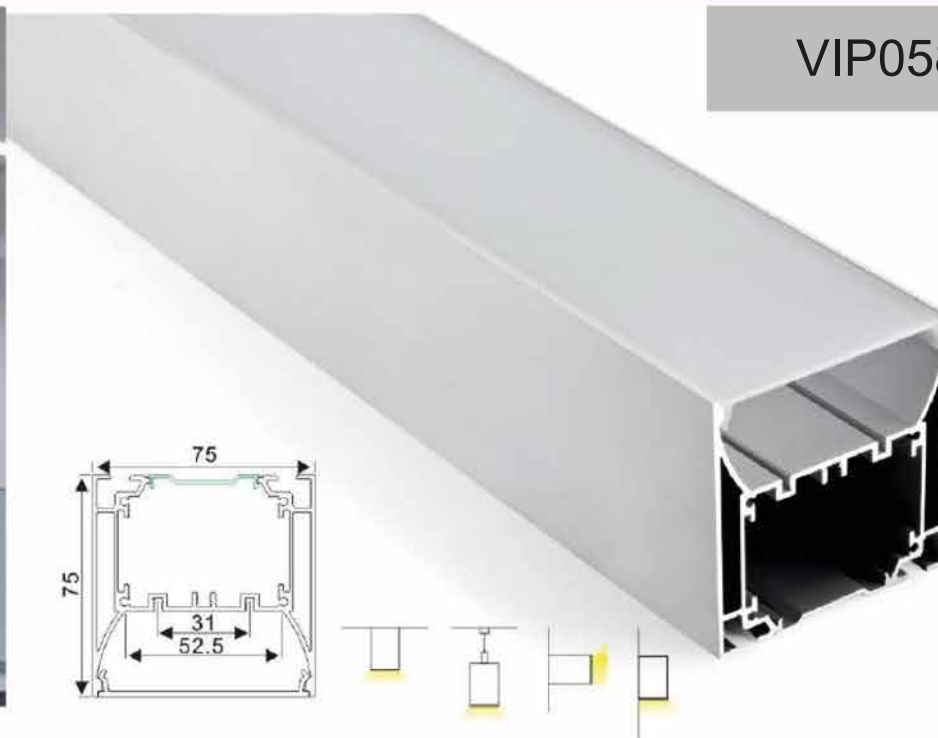

Couvercle PC lumière opaque

Embout non percé

Fil de suspension (2m)

Ruban LED : 5730LED  
60LEDs/M. 30W/M

Driver LED

VIP058

Profilé aluminium

Couvercle PC lumière opaque