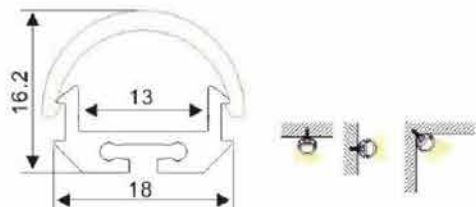

Profilé aluminium