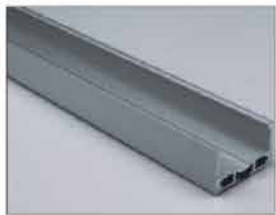

Ruban LED : 5730LED  
60LEDs/M. 30W/M

Driver LED

VIP053

Profilé aluminium

Couvercle PC lumière diffuse

Embout non percé

Fil d'acier

Ruban LED : 5730LED  
60LEDs/M. 30W/M